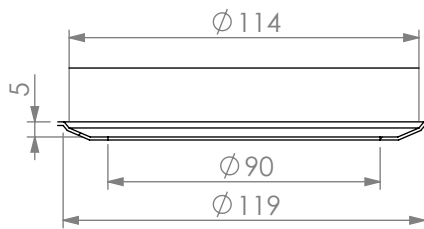

# SIMPLY STAINLESS

Modular Bar Solutions

**SBM-HB**

DETAIL A

**SBM-WS**

SPECIFICATION	
Material	- High quality 304 grade stainless steel. - 1.2mm gauge, no. 4 Finish.
Wastes	- Supplied with 90mm stainless waste arrestor basket. - Watermark waste included.

SBM-HB/WS	Basin/Sink	
	Product Code	Dimensions (mm)
	SBM-HB	200x300x185 (11 Litres)
SBM-WS	400x400x250 (40 Litres)	