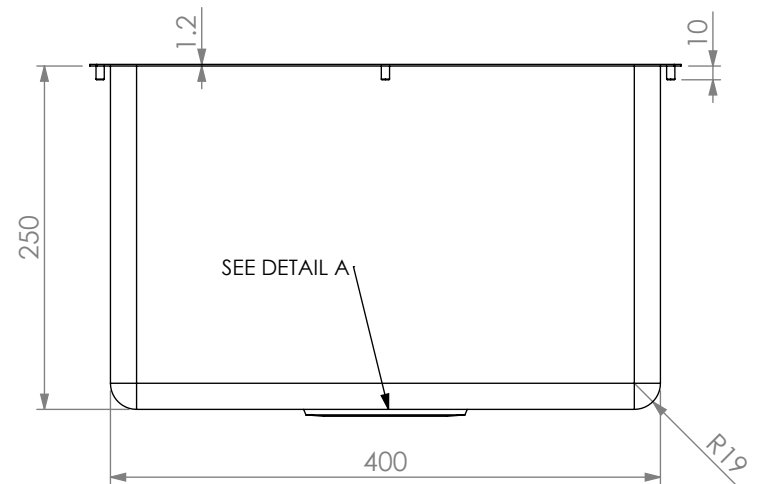

# SIMPLY STAINLESS

Modular Bar Solutions

**SBM-HB**

DETAIL A

**SBM-WS**

SPECIFICATION	
Material	- High quality 304 grade stainless steel. - 1.2mm gauge, no. 4 Finish.
Wastes	- Supplied with 90mm stainless waste arrestor basket. - Watermark waste included.

SBM-HB/WS	Basin/Sink	
	Product Code	Dimensions (mm)
	SBM-HB	200x300x185 (11 Litres)
SBM-WS	400x400x250 (40 Litres)	