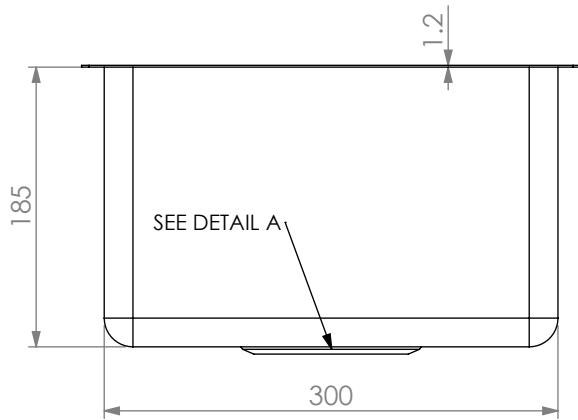

# SIMPLY STAINLESS

Modular Bar Solutions

**SBM-HB**

DETAIL A

**SBM-WS**

SPECIFICATION	
Material	- High quality 304 grade stainless steel. - 1.2mm gauge, no. 4 Finish.
Wastes	- Supplied with 90mm stainless waste arrestor basket. - Watermark waste included.

SBM-HB/WS	Basin/Sink	
	Product Code	Dimensions (mm)
	SBM-HB	200x300x185 (11 Litres)
SBM-WS	400x400x250 (40 Litres)	